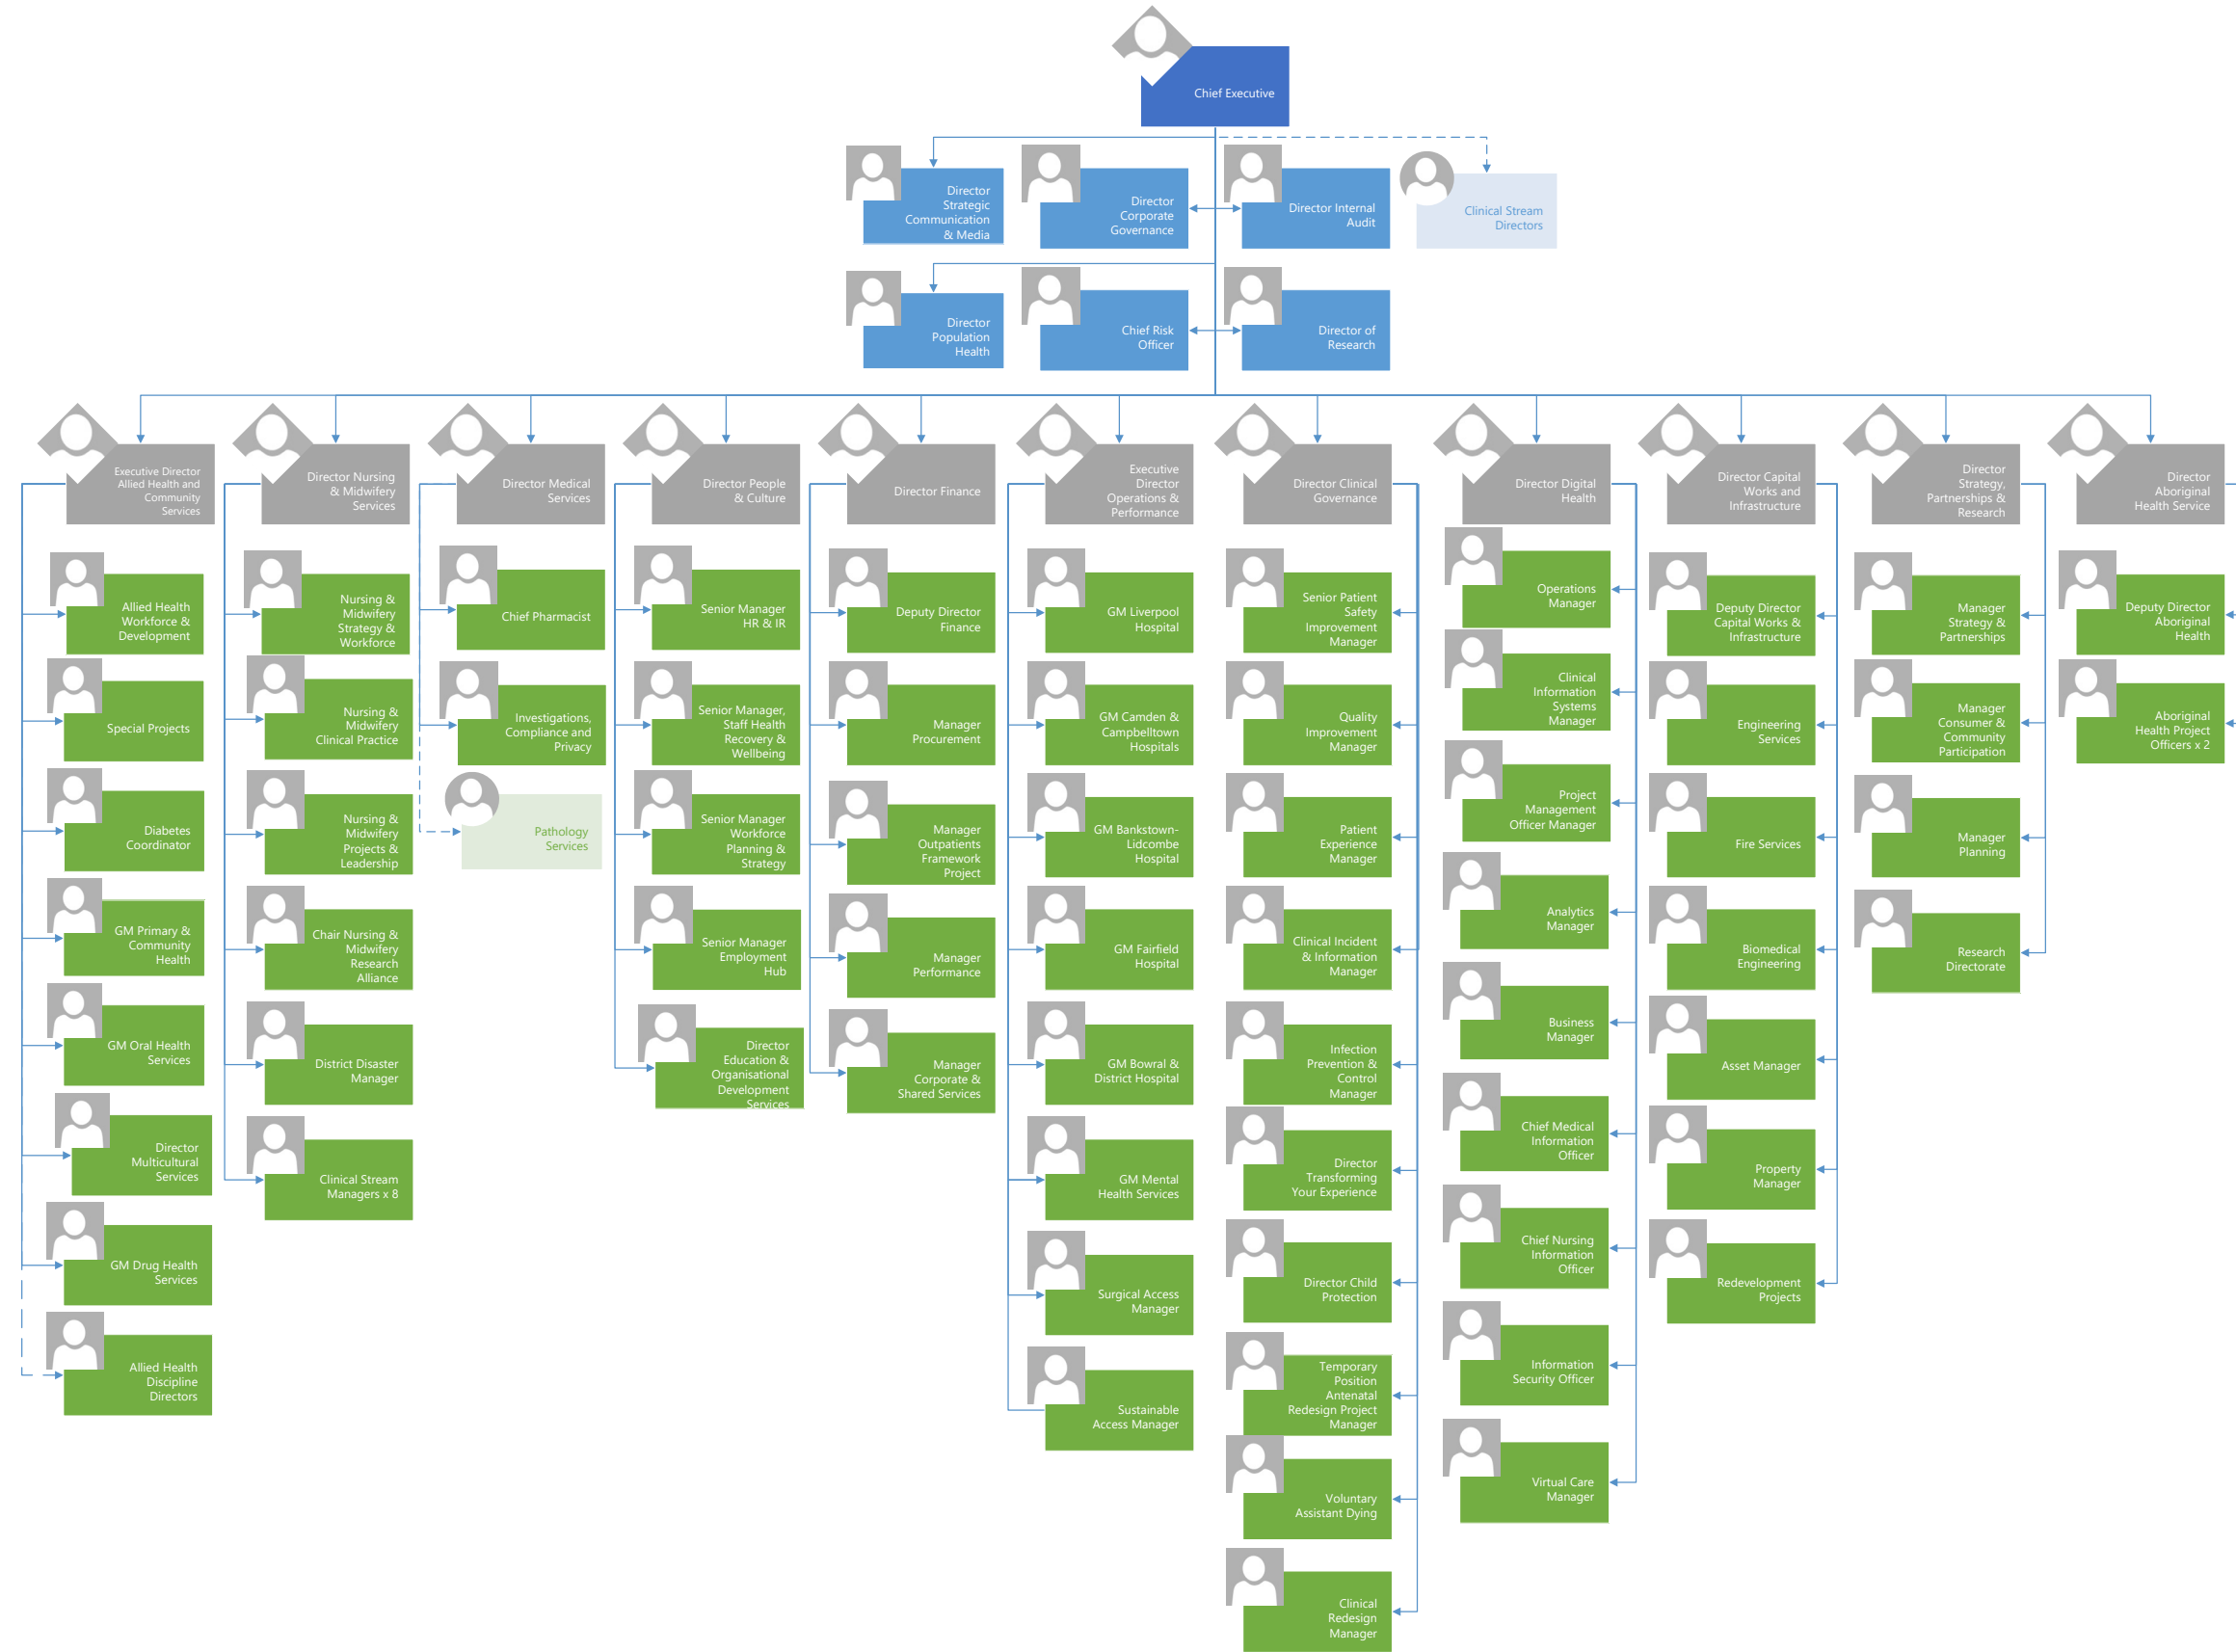

## South Western Sydney Local Health District – Organisational Structure - Current

## South Western Sydney Local Health District – Organisational Structure - Proposed