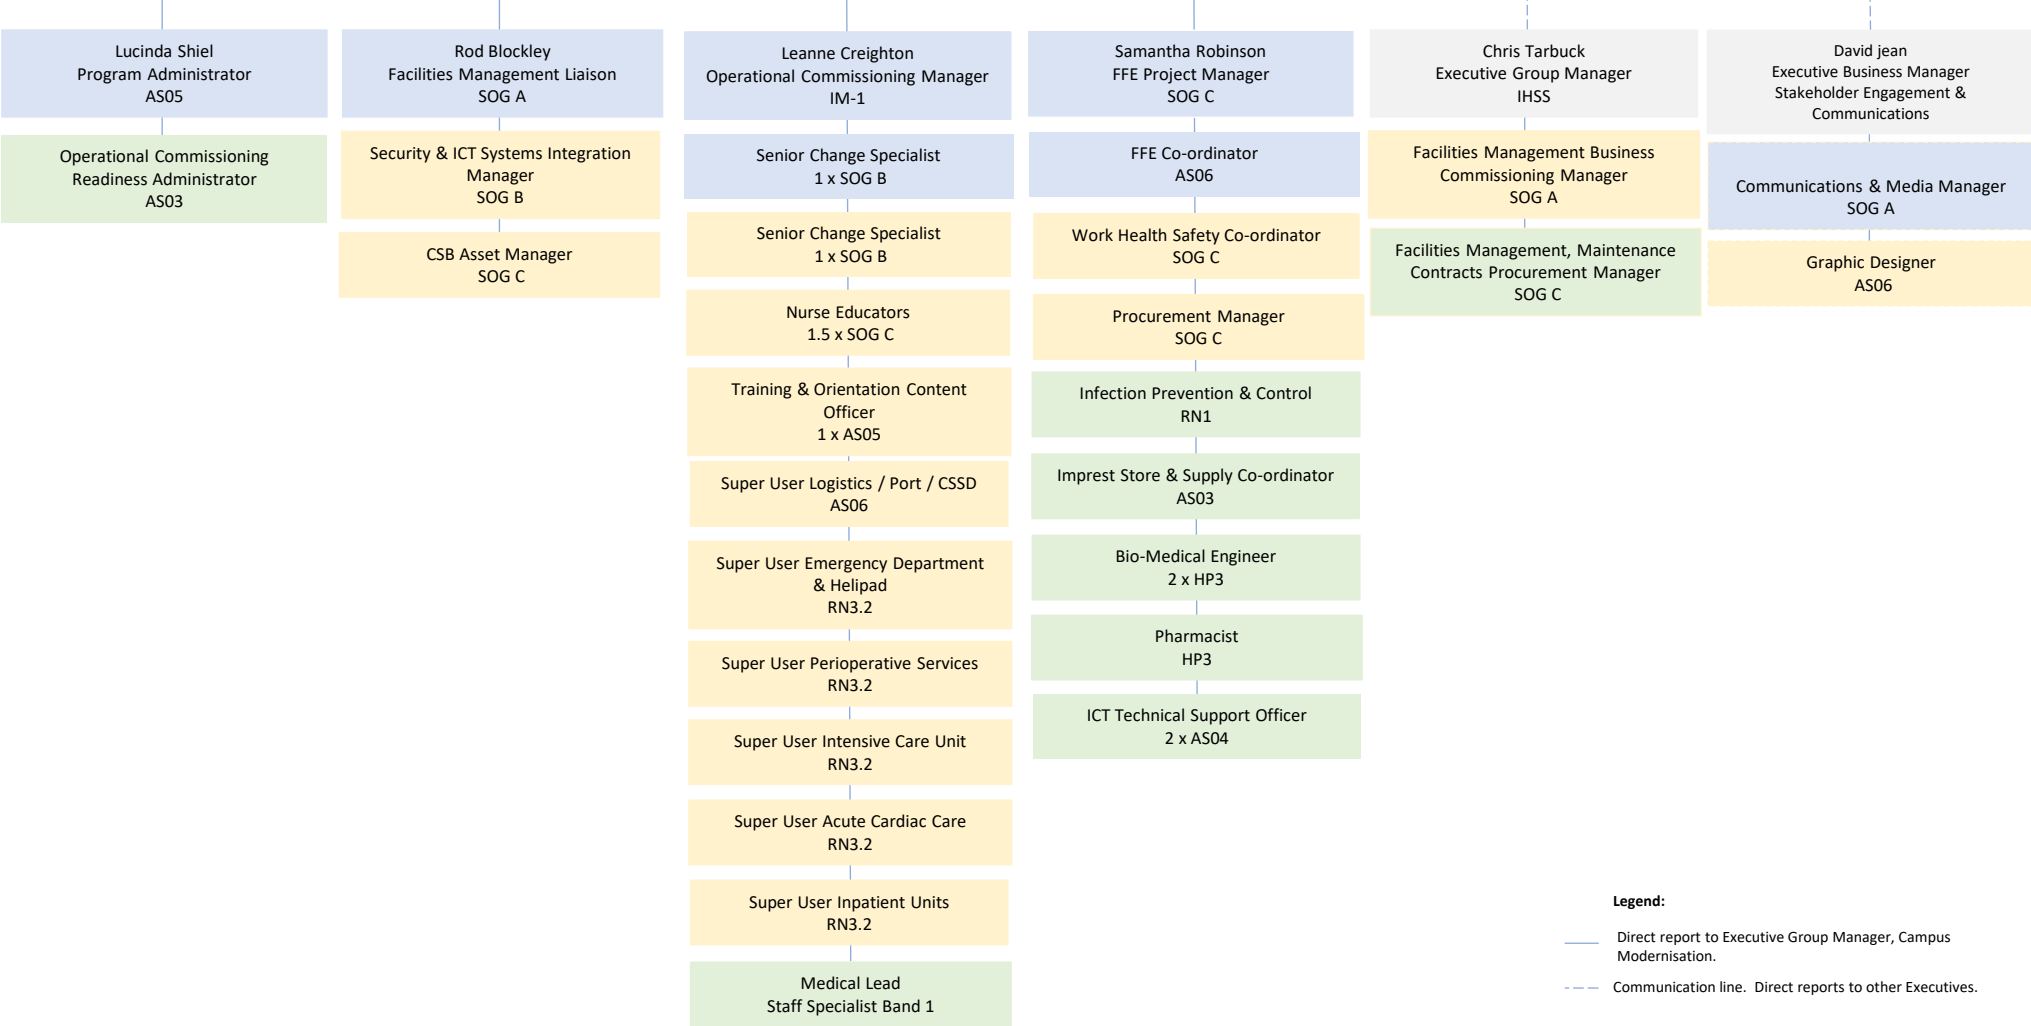

Kalena Smitham  
Executive Group Manager  
People & Culture

Vanessa Brady  
Program Director, Campus Modernisation  
(Executive Group Manager)

Workforce

Operational Commissioning

Financial Year FTE Funding Commences

**Legend:**

- Direct report to Executive Group Manager, Campus Modernisation.
- - - Communication line. Direct reports to other Executives.